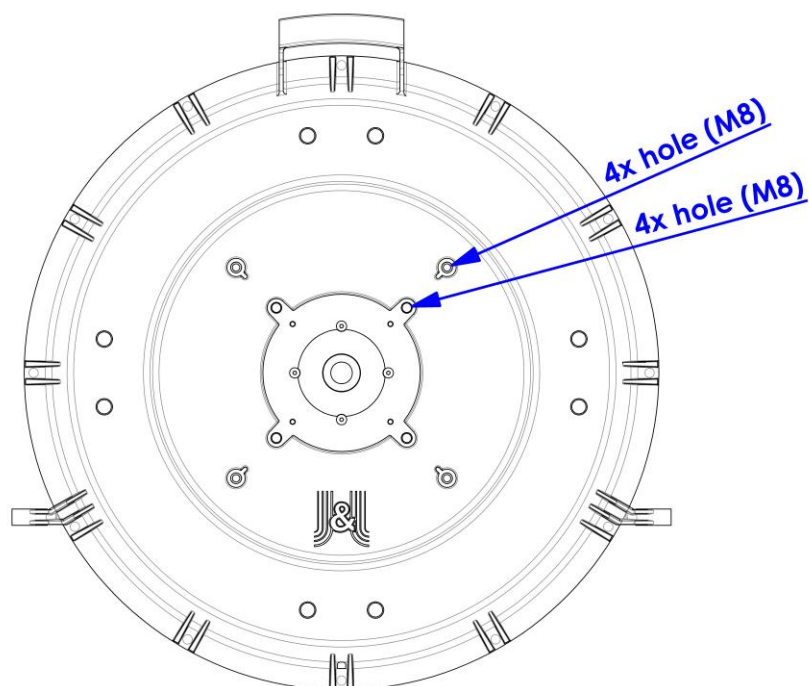

| | |
|----------------------------|-------------------------------|
| Frequency band | 18 GHz |
| Polarization | vertical or horizontal |
| Insert loss | < 0,1 dB |
| Waveguide | Rectangular |
| Weight | 1 kg (2.2 lbs) |
| Package size/weight | 220x235x50 mm / 1kg (2.2 lbs) |

Compatible radio units:

Ericsson Minilink

Ready for mounting the holder of IDU.

The holder of IDU is not included.

Adaptor JXEricsson Mini 18

Suitable antennas:

Adaptors require mounting holes M8 at antenna (see pictures below). All Jirous antennas since the year 2022 are compatible.

400 mm / 1 ft antennas
with back part:

680 and 900 mm / 2 and 3 ft
antennas with back part:

Adaptor JXEricsson Mini 18

1200 mm / 4 ft antennas
with back part:

1800 mm / 6 ft antennas
with back part: