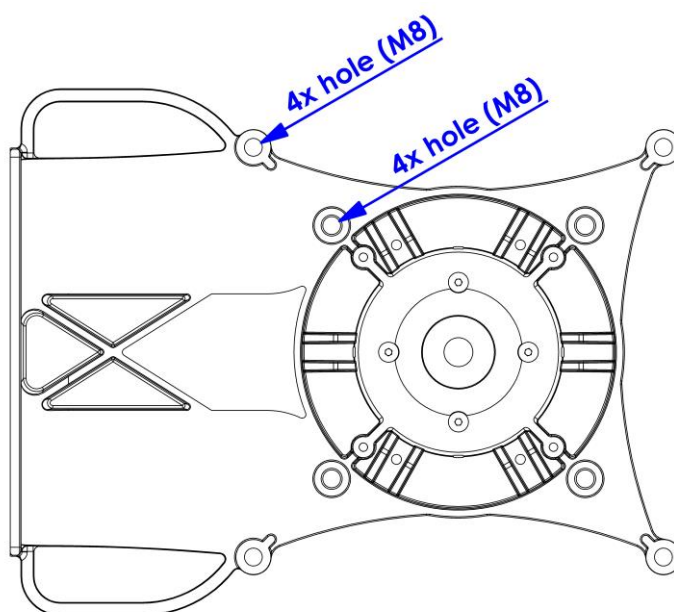

| | |
|----------------------------|-------------------------------|
| Frequency band | 18 GHz |
| Polarization | vertical or horizontal |
| Insert loss | < 0,1 dB |
| Waveguide | Rectangular |
| Weight | 1 kg (2.2 lbs) |
| Package size/weight | 220x235x50 mm / 1kg (2.2 lbs) |

Compatible radio units:

Ericsson Minilink

Ready for mounting the holder of IDU.

The holder of IDU is not included.

Adaptor JXEricsson Mini 18

Suitable antennas:

Adaptors require mounting holes M8 at antenna (see pictures below). All Jirous antennas since the year 2022 are compatible.

400 mm / 1 ft antennas
with back part:

680 and 900 mm / 2 and 3 ft
antennas with back part:

Adaptor JXEricsson Mini 18

1200 mm / 4 ft antennas
with back part:

1800 mm / 6 ft antennas
with back part: