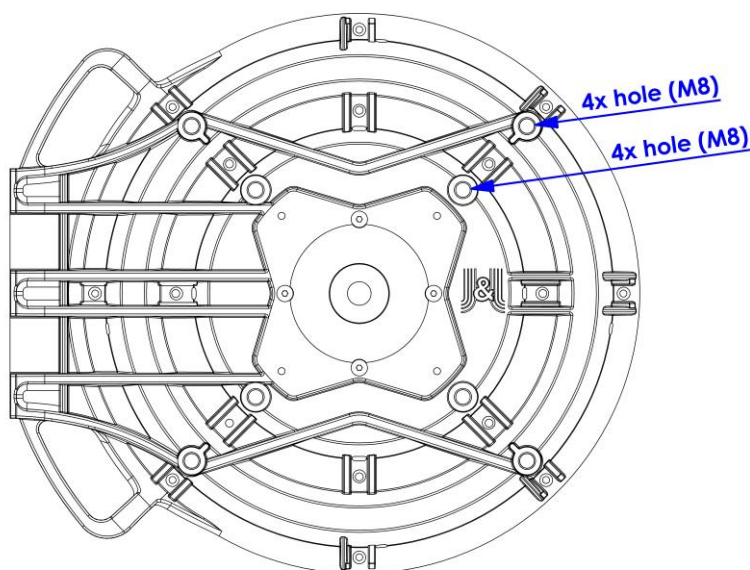

| | |
|----------------------------|-------------------------------|
| Frequency band | 18 GHz |
| Polarization | vertical or horizontal |
| Insert loss | < 0,1 dB |
| Waveguide | Rectangular |
| Weight | 1 kg (2.2 lbs) |
| Package size/weight | 220x235x50 mm / 1kg (2.2 lbs) |

Compatible radio units:

Ericsson Minilink

Ready for mounting the holder of IDU.

The holder of IDU is not included.

Adaptor JXEricsson Mini 18

Suitable antennas:

Adaptors require mounting holes M8 at antenna (see pictures below). All Jirous antennas since the year 2022 are compatible.

400 mm / 1 ft antennas
with back part:

680 and 900 mm / 2 and 3 ft
antennas with back part:

Adaptor JXEricsson Mini 18

1200 mm / 4 ft antennas
with back part:

1800 mm / 6 ft antennas
with back part: