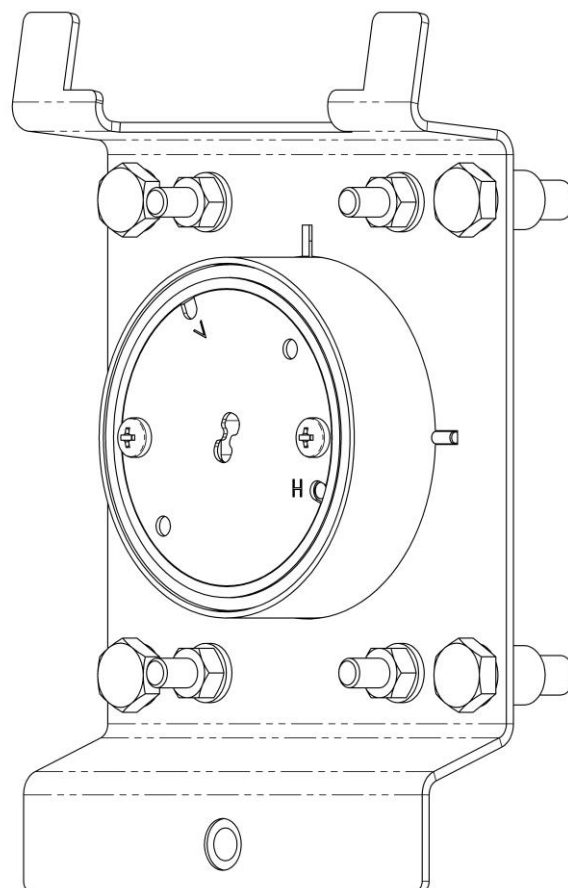

www.jirus.com

Adaptor JXEricsson Mini 18

The adaptor is designed for **Jirus antennas** (of the required frequency band) and allows the installation of **Ericsson Minilink** radio units.

Technical parameters:

| | |
|----------------------------|-------------------------------|
| Frequency band | 18 GHz |
| Polarization | vertical or horizontal |
| Insert loss | < 0,1 dB |
| Waveguide | Rectangular |
| Weight | 1 kg (2.2 lbs) |
| Package size/weight | 220x235x50 mm / 1kg (2.2 lbs) |

Compatible radio units:

Ericsson Minilink

Ready for mounting the holder of IDU.

The holder of IDU is not included.

Adaptor JXEricsson Mini 18

Suitable antennas:

Adaptors require mounting holes M8 at antenna (see pictures below). All Jirous antennas since the year 2022 are compatible.

400 mm / 1 ft antennas
with back part:

680 and 900 mm / 2 and 3 ft
antennas with back part:

Adaptor JXEricsson Mini 18

1200 mm / 4 ft antennas
with back part:

1800 mm / 6 ft antennas
with back part: